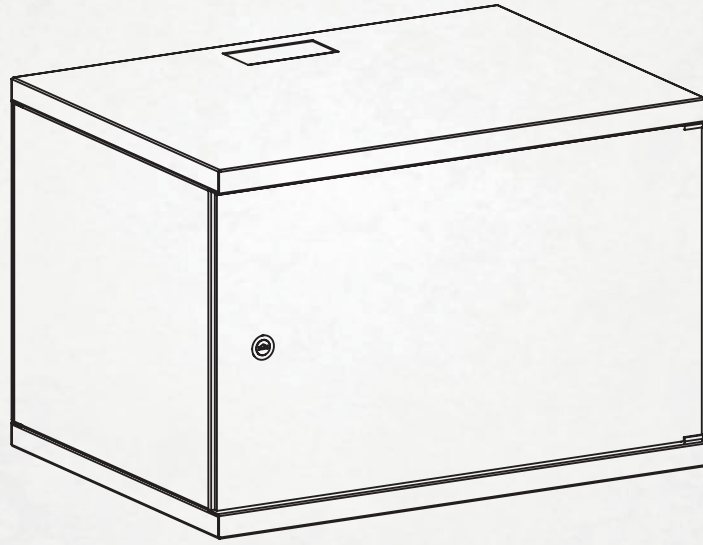

S SERİSİ SOHO KABİNLER S SERIES SOHO CABINET