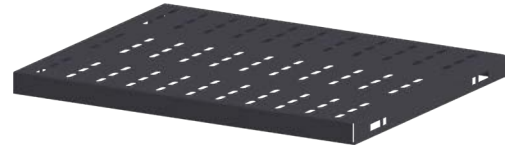

D SERİSİ DUVAR TİPİ RACK KABİN RAF

D Series Wall Mounted Rack Cabinet Shelf

7U - 9U - 12U - 16U

Kod / Code	Açıklama	Kabin Ölçüleri
	Description	Cabinet Dimensions
DAPDRSR5545	Sabit Raf	550x450
DAPDRSR6045	Sabit Raf	600x450
DAPDRHR5545	Hareketli Raf	550x450
DAPDRHR6045	Hareketli Raf	600x450
DAPDRSR5560	Sabit Raf	550x600
DAPDRSR5560	Sabit Raf	550x600
DAPDRHR5560	Hareketli Raf	550x600
DAPDRHR5560	Hareketli Raf	550x600