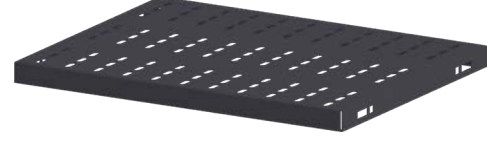

PRO SERİSİ DİKİLİ TİP RACK KABİN RAF
PRO Series Standing Rack Cabinet Shelf

Kod / Code	Açıklama	Kabin Ölçüleri
	Description	Cabinet Dimensions
DAPPRSR6060	Sabit / Fixed	600x600
DAPPRHR6060	Hareketli / Slided	600x600
DAPPRSR6080	Sabit / Fixed	600x800 - 800x800
DAPPRHR6080	Hareketli / Slided	600x800 - 800x800
DAPPRSR60100	Sabit / Fixed	600x1000 - 800x1000
DAPPRHR60100	Hareketli / Slided	600x1000 - 800x1000