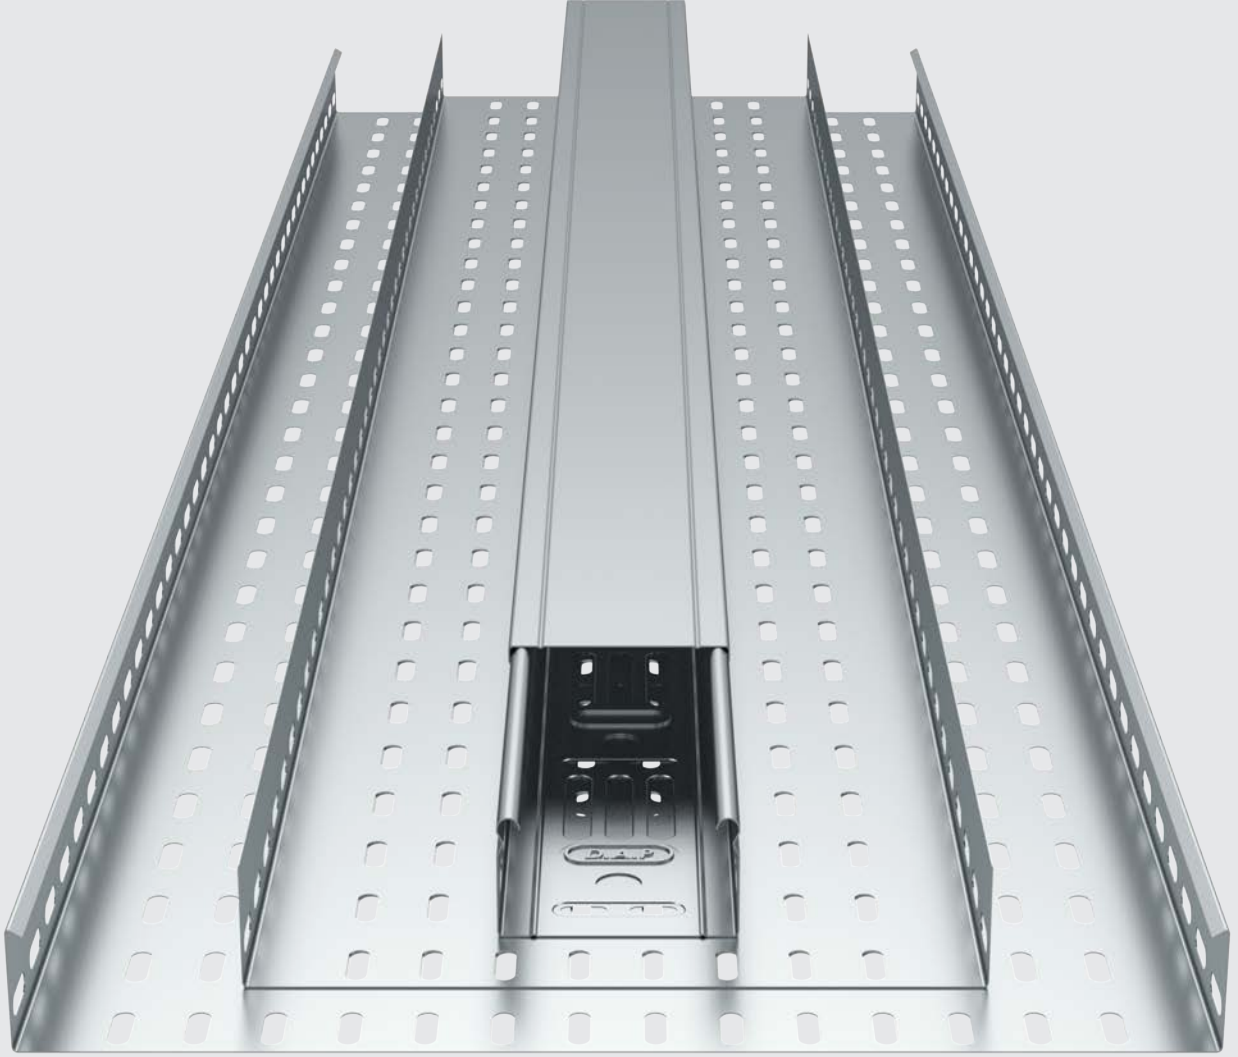

www.dapkanal.com | [G+](#) [T](#) [f](#) [v](#) [in](#) | dapkanal

www.doganates.com | info@doganates.com | [G+](#) [T](#) [f](#) [v](#) [in](#) | doganateselektrik