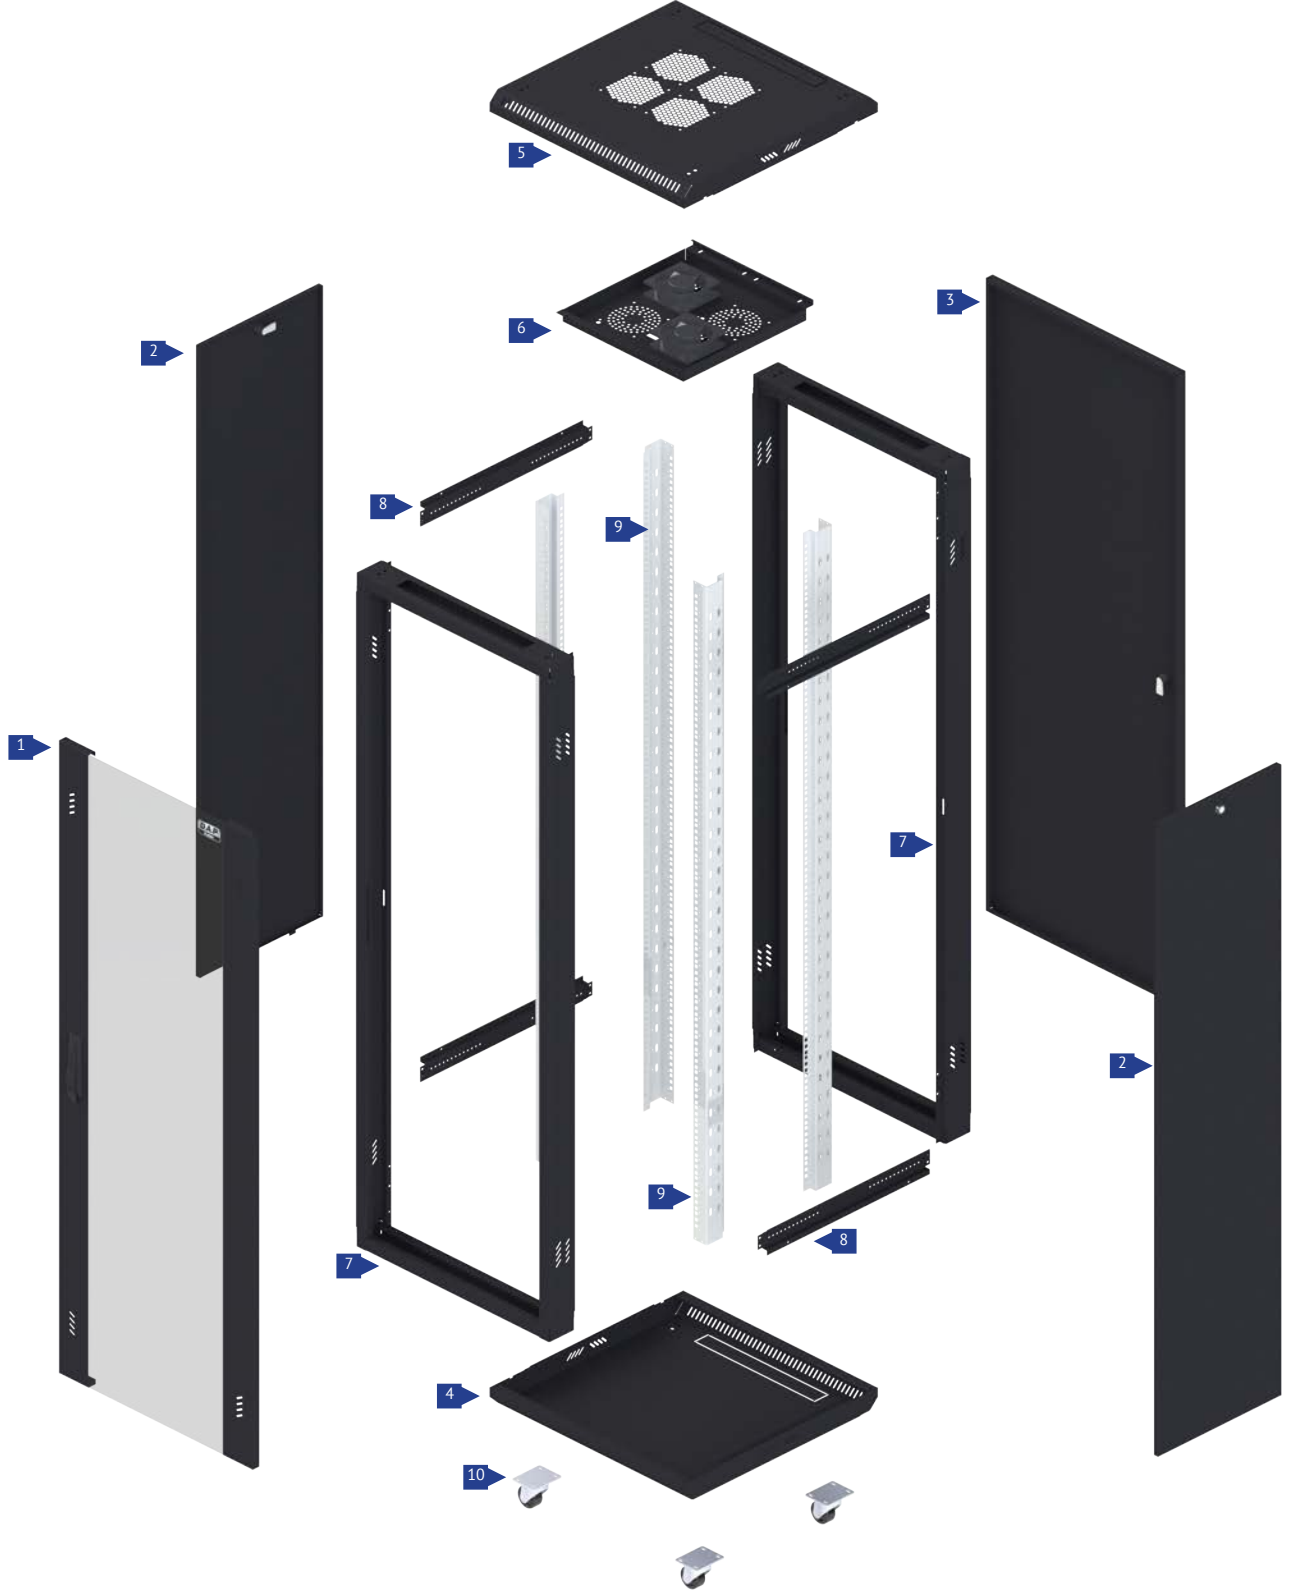

ÜRÜN PARÇA LİSTESİ

1 Ön Cam Kapı	6 Fan Tavas Modülü
2 Yan Kapaklar	7 Ön Arka Taşıyıcı Gövde
3 Arka Kapı	8 Yan Kayıt
4 Alt gövde modül	9 U Dikme
5 Üst gövde modül	10 Teker

PRODUCT PART LIST

1 Front Glass door	6 Fan Module
2 Side cover	7 Front and rear carrier frame
3 Rear cover	8 Depth
4 Bottom cover	9 U Frame
5 Top cover	10 Caster

RENK / COLOR

● RAL 9005

● RAL 9016